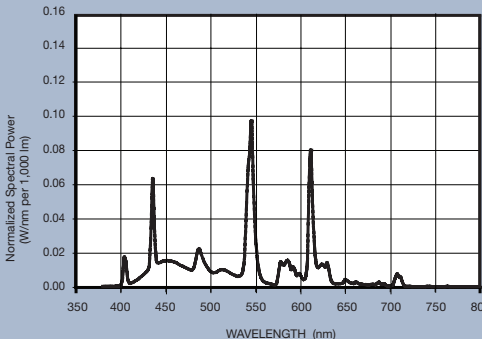

DULUX EL 6500K

Ordering Guide

CF	13	EL	/	MICRO	/	C	/	830	/	RP2
Compact Fluorescent	Wattage: 13 watts	Electronic Ballast	/	Bulb Type Micro-Mini, Super Mini, Mini Twist, Twist, Micro LED	/	C = Candelabra Base GU24 = GU24 Base	/	8 = 82 CRI 27 = 2700K 30 = 3000K 41 = 4100K 50 = 5000K	/	RP = Retail Pack HVP = High Visibility Pack 2 = 2 per pack

SYLVANIA is a registered trademark of OSRAM SYLVANIA Inc.
SEE THE WORLD IN A NEW LIGHT is a registered trademark of OSRAM SYLVANIA Inc.
DULUX is a registered trademark of OSRAM AG.
Specifications subject to change without notice.

CF048R9

Sample Specification

Lamps shall be a DULUX EL Micro-Mini Twist (5, 10, 13, 20, 23 or 26W). Lamp shall have a correlated color temperature of 2700K, 3000K, 3500K or 6500K and a CRI of 82. Average rated lamp life shall be 10,000, 12,000 or 15,000 hours. Lamp MOL shall not exceed 3.54" (10W), 3.70" (13W), 4.29" (20W), 4.45" (23W) and 4.5" (26W). The lamps shall be TCLP-compliant.

Lamp shall be a DULUX EL Mini Twist or Super Mini Twist (7, 11, 13, 19 or 23W). Lamp shall have a correlated color temperature of (2700K, 3000K, 3500K, 4100K, 5000K or 6500K) and a CRI of 82. Average rated lamp life shall be (8,000, 10,000, 12,000 or 15,000) hours.

Lamp shall be a DULUX EL Dimmable Twist (14 or 24 W). Lamp shall have a correlated color temperature of 2700K and a CRI of 82. Average rated life 8,000 hours.

Lamp shall be a DULUX® EL 30, 40 or 65 Watt Twist electronic compact fluorescent lamp. Lamps shall have a 2.1" (30, 40 or 65W) base diameter. Lamp shall have a correlated color temperature of (2700K, 3000K, 3500K or 4100K) and a CRI of 82. Average rated lamp life shall be (8,000 or 10,000) hours.

Lamp shall be a DULUX® EL 13 or 23 Watt Twist electronic compact fluorescent lamp with GU24 base. Lamps shall have a 3.95" (13 W) or 4.36" (23W) maximum overall length. Lamp shall have a correlated color temperature of 2700K and a CRI of 82. Average rated lamp life shall be 8,000 hours.

* Not a specification or standard. Actual results may vary.

United States

OSRAM SYLVANIA

100 Endicott Street
Danvers, MA 01923

Trade

Phone: 1-800-255-5042
Fax: 1-800-255-5043

National Accounts

Phone: 1-800-562-4671
Fax: 1-800-562-4674

OEM/Special Markets

Phone: 1-800-762-7191
Fax: 1-800-762-7192

Display/Optic

Phone: 1-888-677-2627
Fax: 1-800-762-7192

SYLVANIA Lighting Services

Phone: 1-800-323-0572
Fax: 1-800-537-0784

Canada

OSRAM SYLVANIA LTD.

2001 Drew Road
Mississauga, ON L5S 1S4

Trade

Phone: 1-800-263-2852
Fax: 1-800-667-6772

OEM/Special Markets/Display/Optic

Phone: 1-800-265-2852
Fax: 1-800-667-6772

SYLVANIA Lighting Services

Phone: 1-800-663-4268
Fax: 1-866-239-1278

Mexico

OSRAM MEXICO

Headquarters
Tultitlan/Edo de Mexico
011-52-55-58-99-18-50

www.sylvania.com