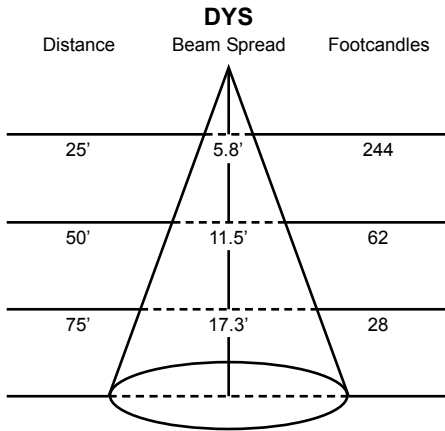

601S Followspot, 601CS Followspot w/ Tripod Stand

Specify: 601S - - -

MODEL NUMBER	FINISH	ACCESSORIES (optional)		

Example: 601S -B -601CB

Photometric Data