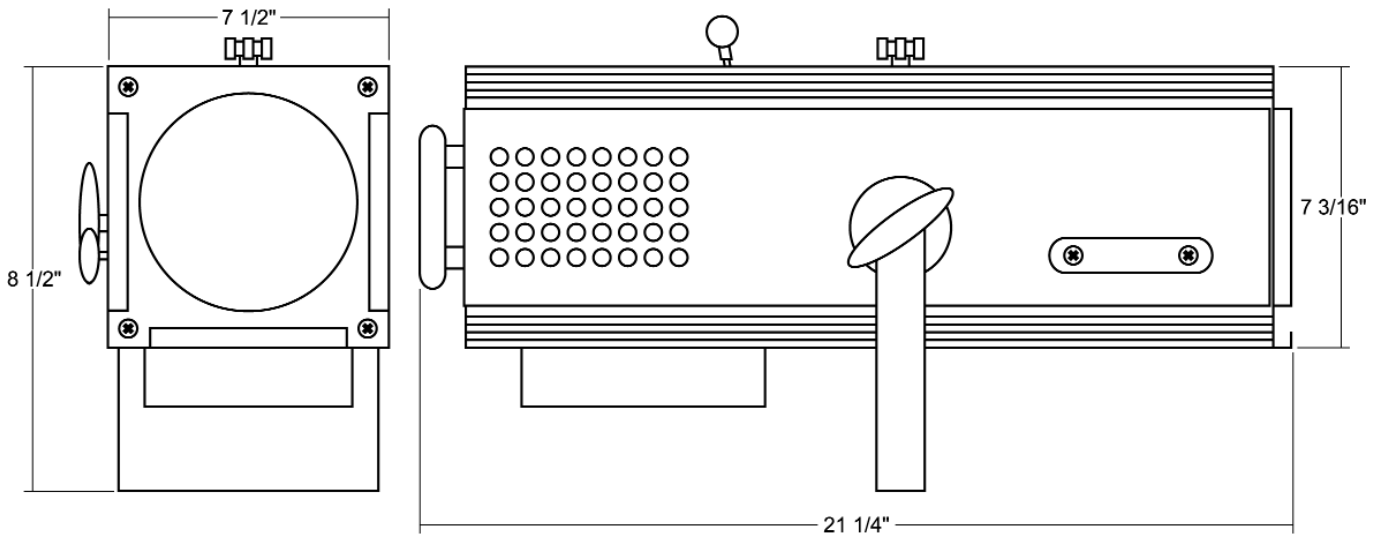

Job Name: Fixture Type: Qty:

Followspots by Times Square Lighting

601S Followspot, 601CS Followspot w/ Tripod Stand

The 601S/CS is a cabaret followspot ideal for small venues such as theaters, churches and nightclubs. This unit was designed with user-friendly components such as an on/off switch and 25 ft. power cord. It accepts 600-watt quartz lamps and has a typical throw of 75 ft. Hard and soft edge focusing capability. Comes in standard black powder coated finish.

Features:

- Accepts 600-watt quartz lamps
- 25 - 75 ft. throw
- Iris control
- Internal muffin fan
- On/off switch
- 25' power cord
- Adjustable castered tripod stand supplied with 601CS
- Optional color boom with 4 colors and dowser available
- UPS shippable

Manufactured in the USA - IBEW

Last updated 03/01/2006.

601S Followspot, 601CS Followspot w/ Tripod Stand

Specify: 601S - - -

MODEL NUMBER	FINISH	ACCESSORIES (optional)		
--------------	--------	------------------------	--	--